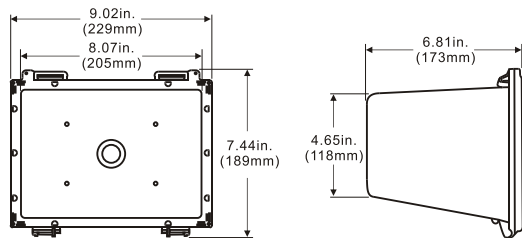

Optional Kelvin color* with adder.

Dimensions

Line Drawing

Features

- IP65
- Solid construction die-cast aluminum body
- UL and CUL listed for wet locations
- Optional optic lenses with adder
- Optional photo control with adder
- UV stabilized powder coated finish
- Finish - Bronze. Color options with adder